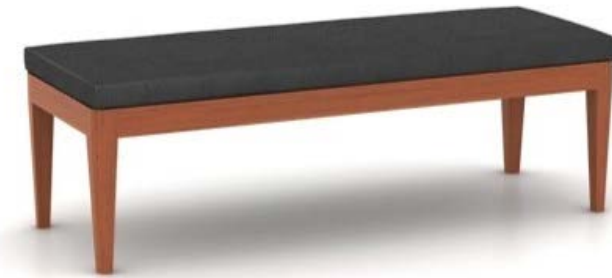

BENCHES – UPHOLSTERED