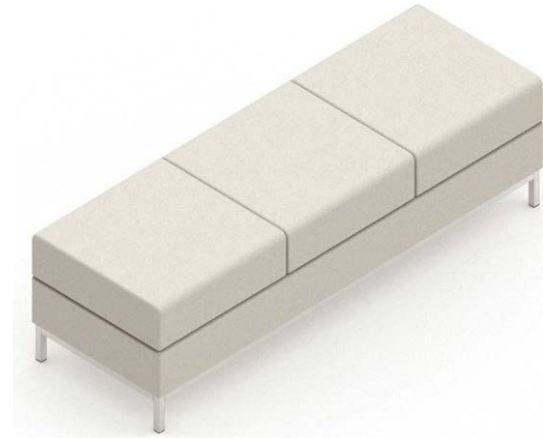

BENCHES – UPHOLSTERED