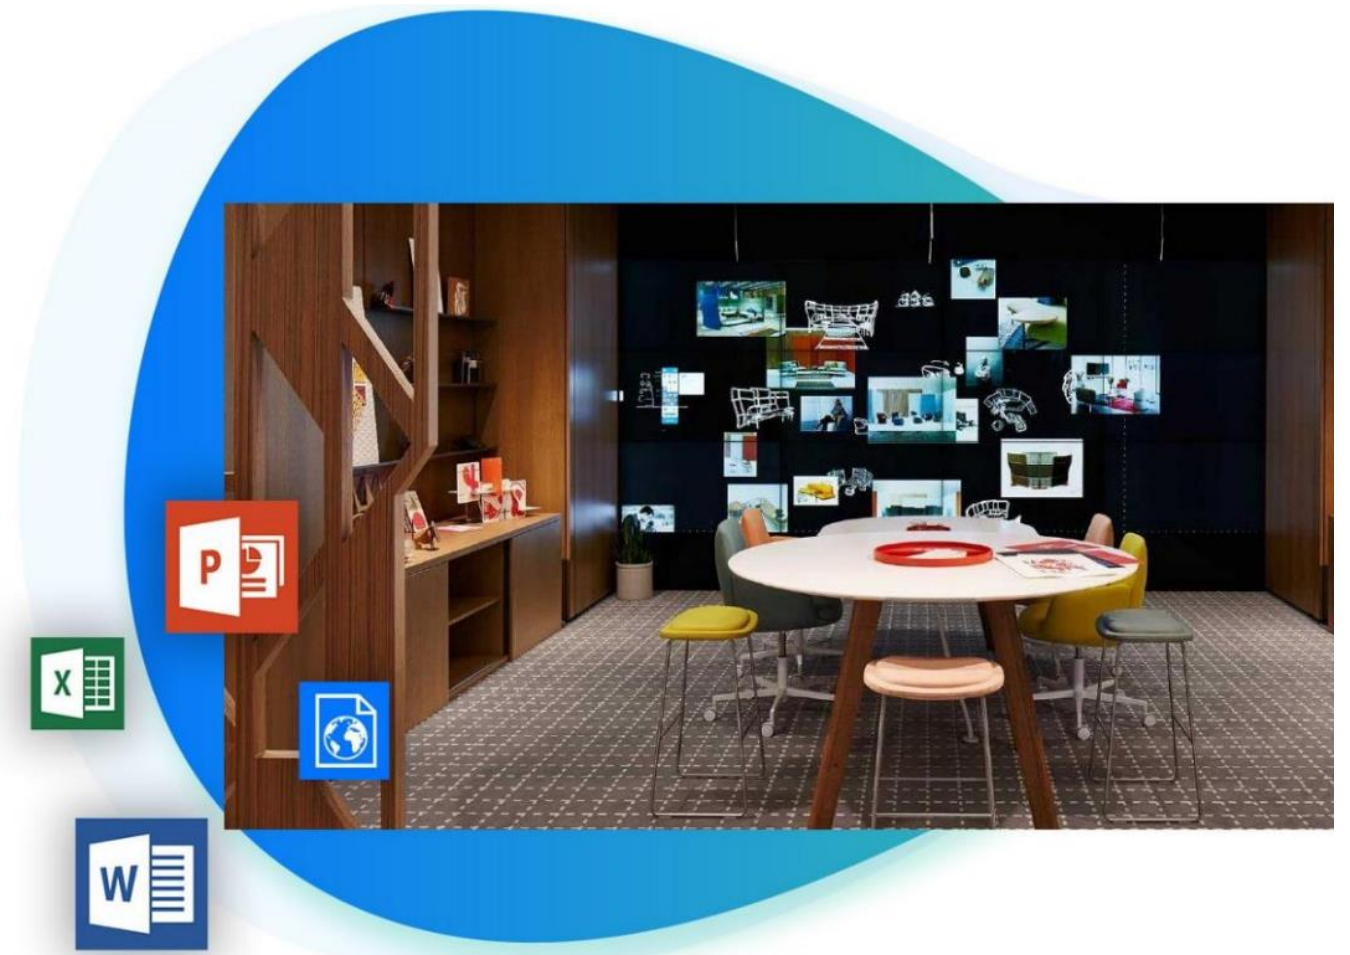

TECHNOLOGY