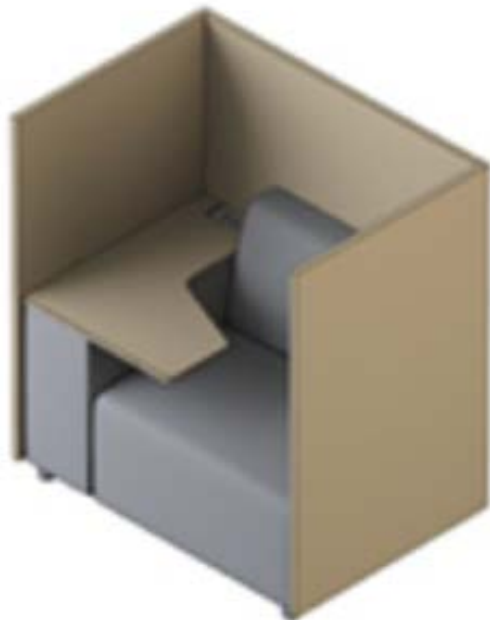

A photograph of a modern office hallway. The ceiling features a curved wooden slat design with recessed lighting. The walls are white with vertical slats. A person is walking in the distance, their reflection visible on the polished floor. The text 'IDEAS for your Workplace' is overlaid on the left side of the image.

TABLES – COLLABORATIVE

TABLES – COLLABORATIVE

TABLES – TRAINING

TABLES – OCCASIONAL – X BASE

TABLES – OCCASIONAL – DISC BASE

TABLES – OPEN AREA

STORAGE OPEN AREAS

BOOTHS - DOUBLE

BOOTHS - SINLGE

BENCHES – UPHOLSTERED

BENCHES – UPHOLSTERED

BENCHES – HARD SURFACE

WORK PODS – SINGLE PERSON

WORK PODS – MULTIPLE PEOPLE

WORK PODS – PHONE BOOTH

OUTDOOR SPACES