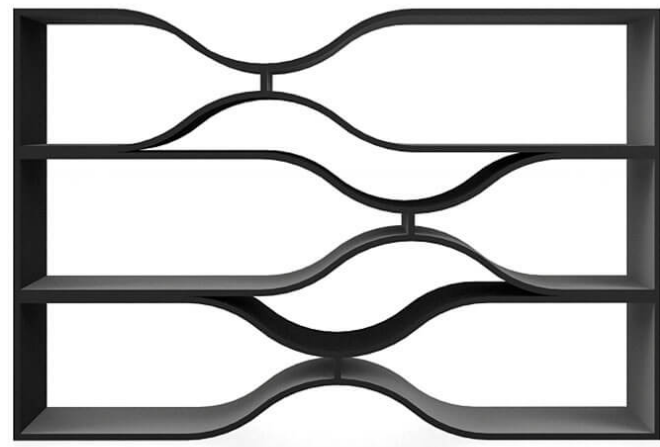

A photograph of a modern office hallway. The ceiling features a curved wooden slat design with recessed lighting. The walls are white with vertical slats. A person is walking in the distance, their reflection visible on the polished floor. The text 'IDEAS for your Workplace' is overlaid on the left side of the image.

TABLES – COLLABORATIVE

TABLES – COLLABORATIVE

TABLES – TRAINING

TABLES – OCCASIONAL – X BASE

TABLES – OCCASIONAL – DISC BASE

TABLES – OPEN AREA

STORAGE OPEN AREAS

BOOTHS - DOUBLE