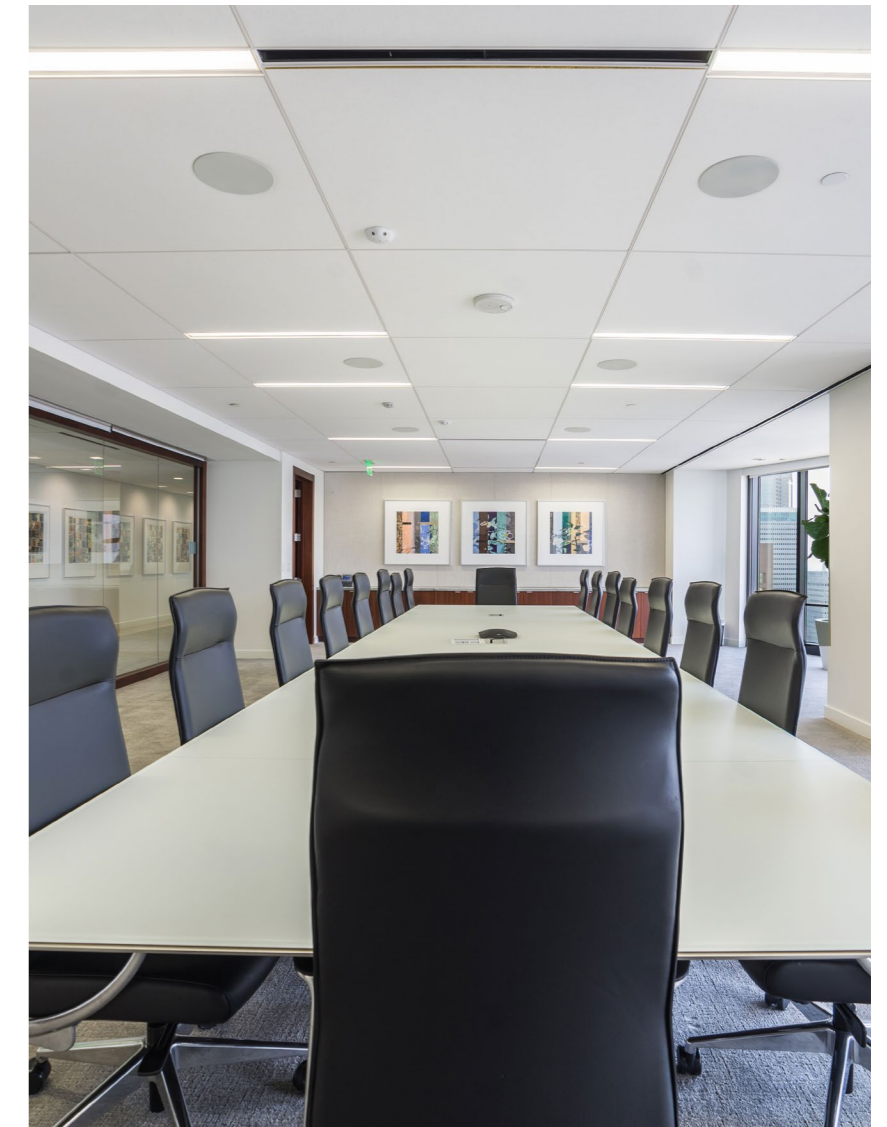

Akerman

FEATURED WORKSPACE

Akerman

BOS
SHOWCASE

www.BOS.com

PROJECT OVERVIEW

BOS partnered with Akerman LLP to expand their downtown Dallas office into an entire new floor in the Trammel Crow Center. The new space reflects a contemporary, professional aesthetic with 43 paralegal and attorney offices, 12 admin stations, 5 formal conference rooms, a cafe and a collaborative space with Haworth's Workware technology.