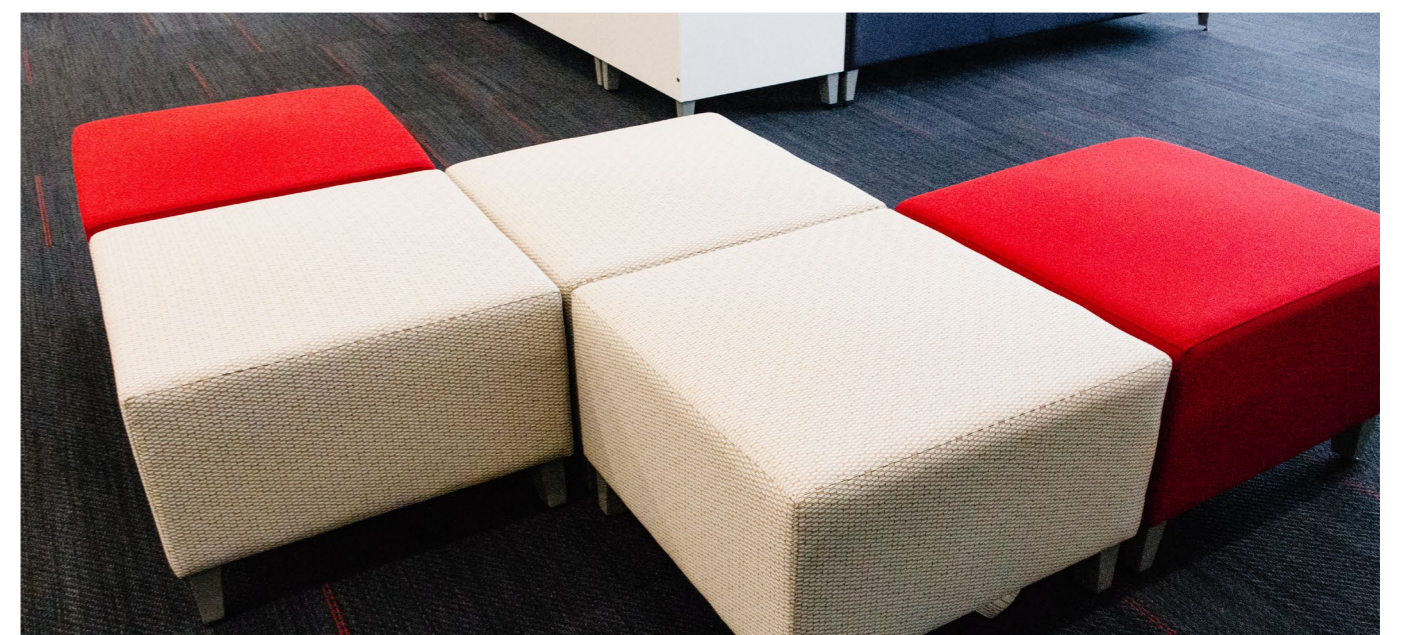

CLIENT PROFILE: RAILWAY SUPPLY GROUP

Railway Supply Group is a diverse family of railway equipment supply companies that has served the industry for well over half a century. Featuring a large portfolio of high the quality products RSG is proud to offer superior service to their customers. With Railway Supply Group companies as partners, railway industry businesses can become even more innovative and efficient.

Learn more about Railway Supply Group at www.railwaysupplygroup.com